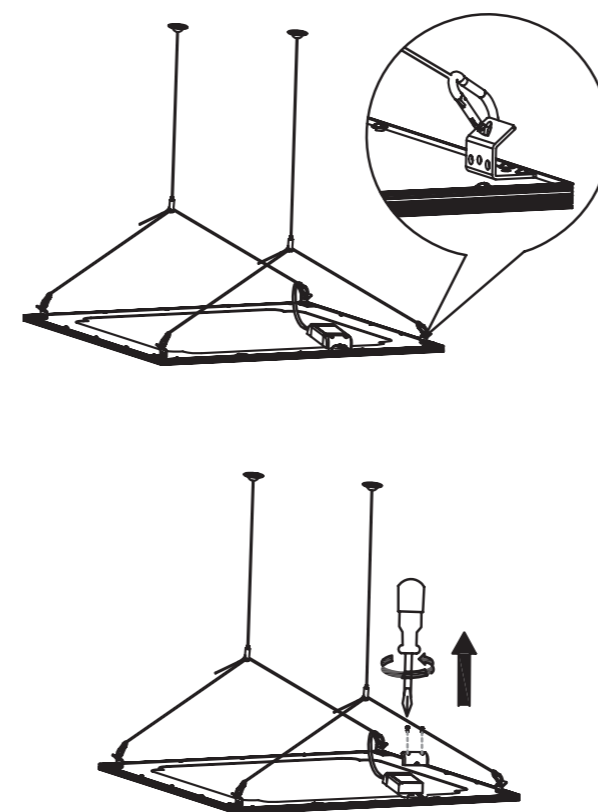

620x620 mm

1195x295 mm

Type

Without external driver
 $I_N = \text{max. } 1050\text{mA, typ. } 33\text{V DC, } 38\text{W}$

With Driver

A	B	C
H05VV-F	8.5 - 10mm	2x 0.2 - 1.5mm ²

Insert Type

Hanging Type with Suspension Kit