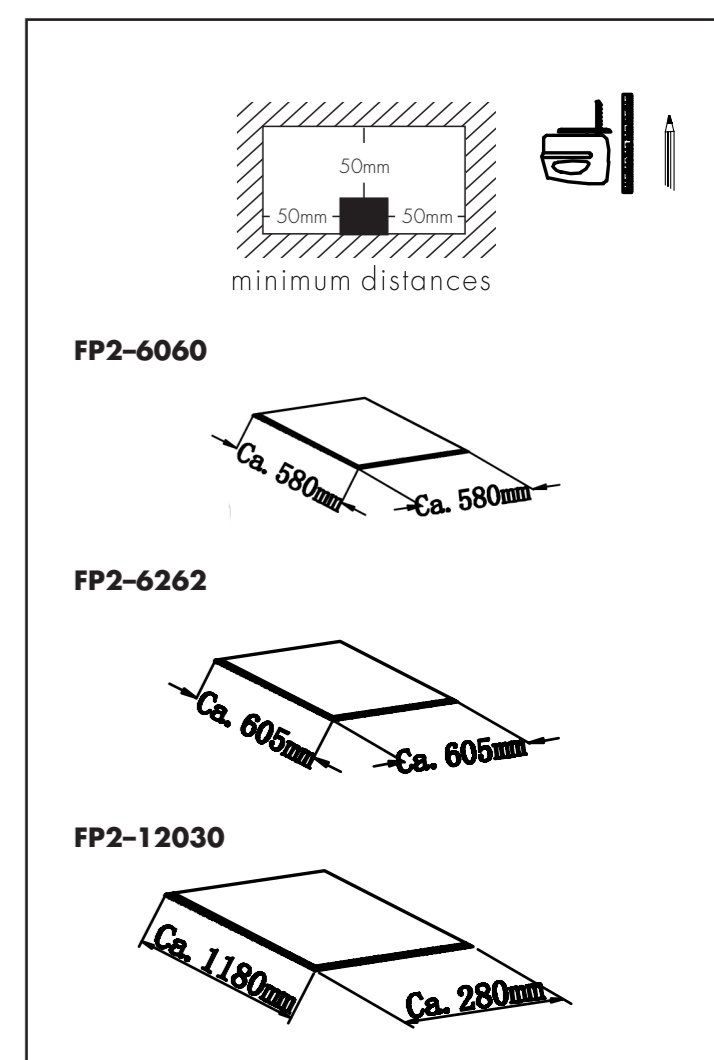

General Instructions

- **EN** This includes the general mounting instructions. Subject to technical alterations!
- **D** Hierzu gehören die allgemeinen Montagehinweise. Technische Änderungen vorbehalten!
- **F** Les instructions de montage générales font partie de ces instructions. Sous réserve de modification technique!
- **E** Esto incluye los avisos generales de montaje. Nos reservamos el derecho de realizar modificaciones técnicas!
- **I** Queste comprendono le istruzioni generali per il montaggio. Il prodotto potrebbe subire modifiche tecniche!
- **NL** Hiertoe behoren de algemene montage-instructies. Technische veranderingen!
- **PL** Należą do tego ogólne wytyczne montażowe. Zmiany techniczne zastrzeżone!

T_a - 10° C to 40° C

Blank page

Blank page