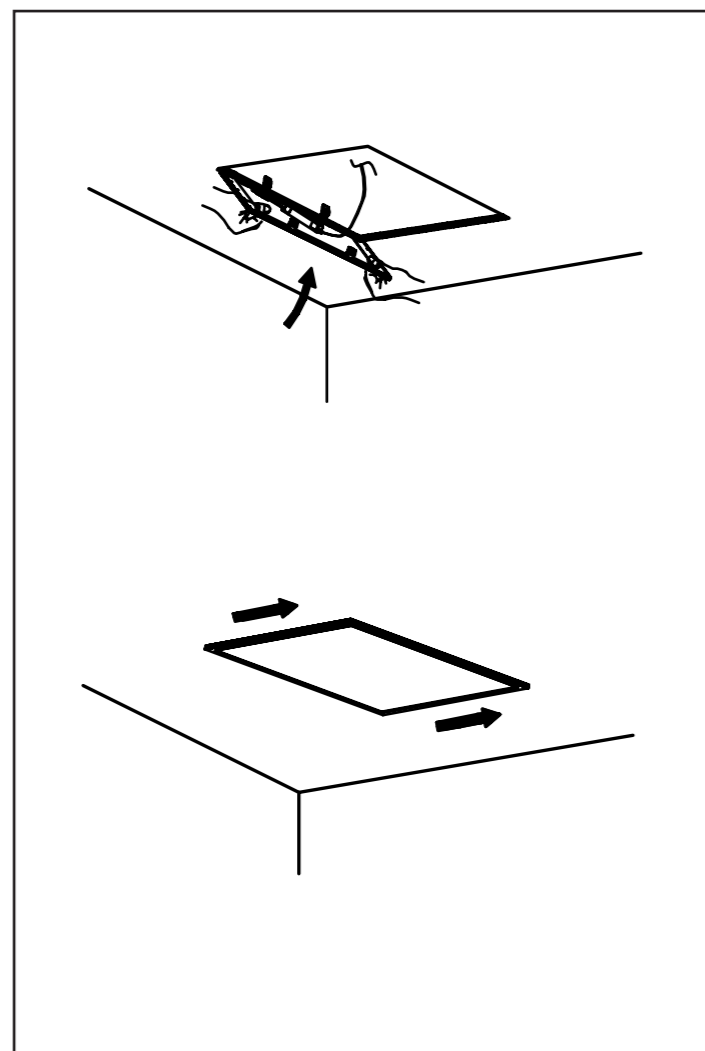

General Instructions

- **EN** This includes the general mounting instructions. Subject to technical alterations!
- **D** Hierzu gehören die allgemeinen Montagehinweise. Technische Änderungen vorbehalten!
- **F** Les instructions de montage générales font partie de ces instructions. Sous réserve de modification technique!
- **E** Esto incluye los avisos generales de montaje. Nos reservamos el derecho de realizar modificaciones técnicas!
- **I** Queste comprendono le istruzioni generali per il montaggio. Il prodotto potrebbe subire modifiche tecniche!
- **NL** Hiertoe behoren de algemene montage-instructies. Technische veranderingen!
- **PL** Należą do tego ogólne wytyczne montażowe. Zmiany techniczne zastrzeżone!

T_a - 10° C to 40° C

Blank page

Blank page