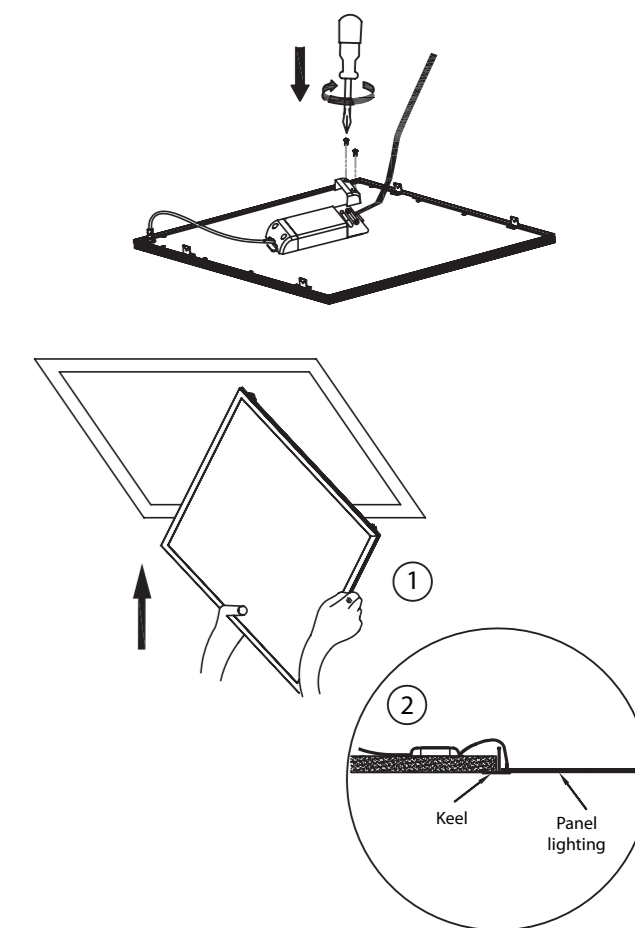

620x620 mm

1195x295 mm

Type

Without external driver
 $I_N = \text{max. } 1050\text{mA, typ. } 33\text{V DC, } 38\text{W}$

With Driver

A	B	C
H05VV-F	8.5 - 10mm	2x 0.2 - 1.5mm ²

Insert Type

Hanging Type with Suspension Kit