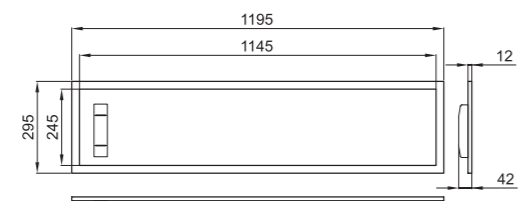

LED Flat Panel

Gen.2

FP2-6060 / FP2-6262 / FP2-12030

Installation Manual

V5 LIGHTING SOLUTIONS

Vossloh-Schwabe Deutschland GmbH
Hohe Steinert 8, D-58509 Lüdenscheid
www.vossloh-schwabe.com

Dimension

595x595 mm

620x620 mm

1195x295 mm

Type

Without external driver
 $I_N = \text{max. } 1050\text{mA, typ. } 33\text{V DC, } 38\text{W}$

With Driver

A	B	C
H05VV-F	8.5 - 10mm	2x 0.2 - 1.5mm ²

Insert Type

Hanging Type with Suspension Kit