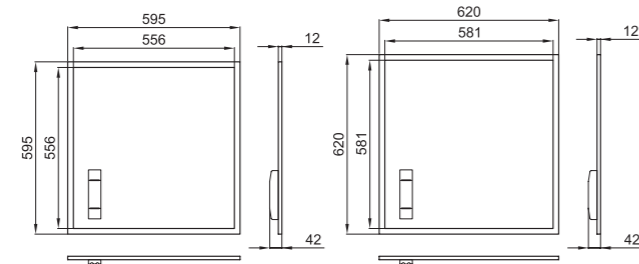

LED Flat Panel

Gen.2

FP2-6060 / FP2-6262 / FP2-12030

Installation Manual

V5 LIGHTING SOLUTIONS

Vossloh-Schwabe Deutschland GmbH
Hohe Steinert 8, D-58509 Lüdenscheid
www.vossloh-schwabe.com

Dimension

595x595 mm

620x620 mm

1195x295 mm

Type

Without external driver
 $I_N = \text{max. } 1050\text{mA, typ. } 33\text{V DC, } 38\text{W}$

With Driver

A	B	C
H05VV-F	8.5 - 10mm	2x 0.2 - 1.5mm ²

Insert Type

Hanging Type with Suspension Kit