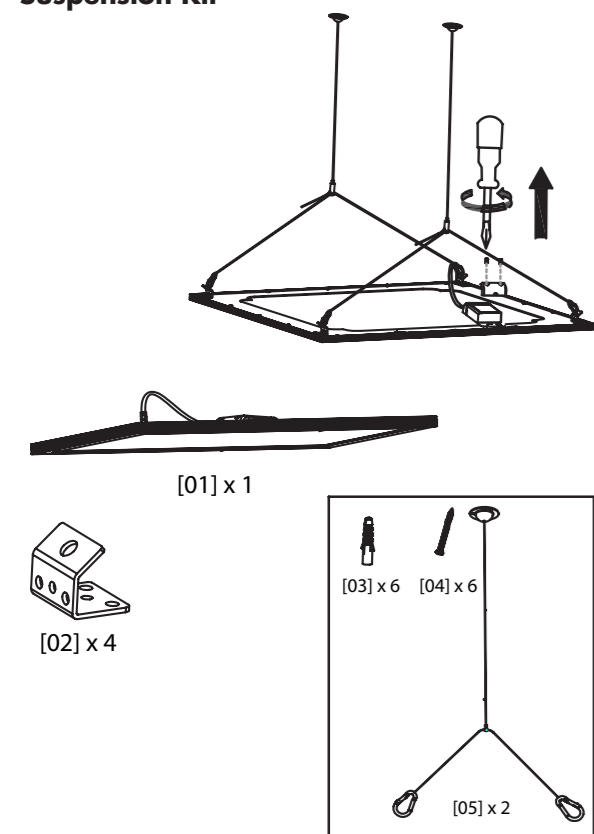

620x620 mm

1195x295 mm

Type

Without external driver
 $I_N = \text{max. } 1050\text{mA, typ. } 33\text{V DC, } 38\text{W}$

With Driver

A	B	C
H05VV-F	8.5 - 10mm	2x 0.2 - 1.5mm ²

Insert Type

Hanging Type with Suspension Kit