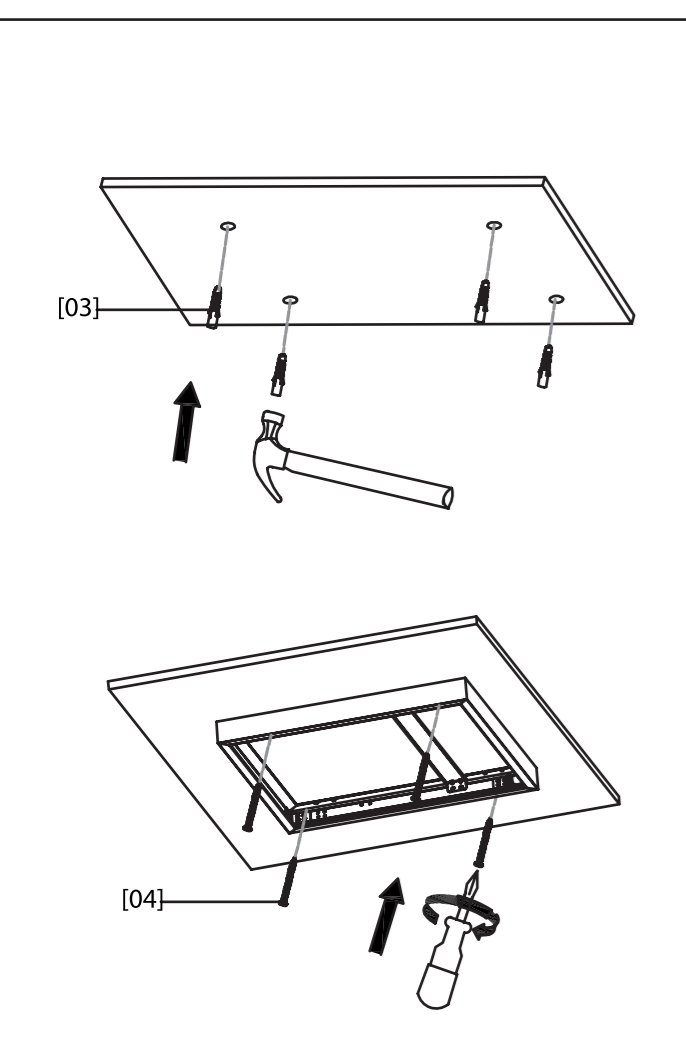

General Instructions

- **EN** This includes the general mounting instructions. Subject to technical alterations!
- **D** Hierzu gehören die allgemeinen Montagehinweise. Technische Änderungen vorbehalten!
- **F** Les instructions de montage générales font partie de ces instructions. Sous réserve de modification technique!
- **E** Esto incluye los avisos generales de montaje. Nos reservamos el derecho de realizar modificaciones técnicas!
- **I** Queste comprendono le istruzioni generali per il montaggio. Il prodotto potrebbe subire modifiche tecniche!
- **NL** Hiertoe behoren de algemene montage-instructies. Technische veranderingen!
- **PL** Należą do tego ogólne wytyczne montażowe. Zmiany techniczne zastrzeżone!

T_a - 10° C to 40° C

Blank page

Blank page