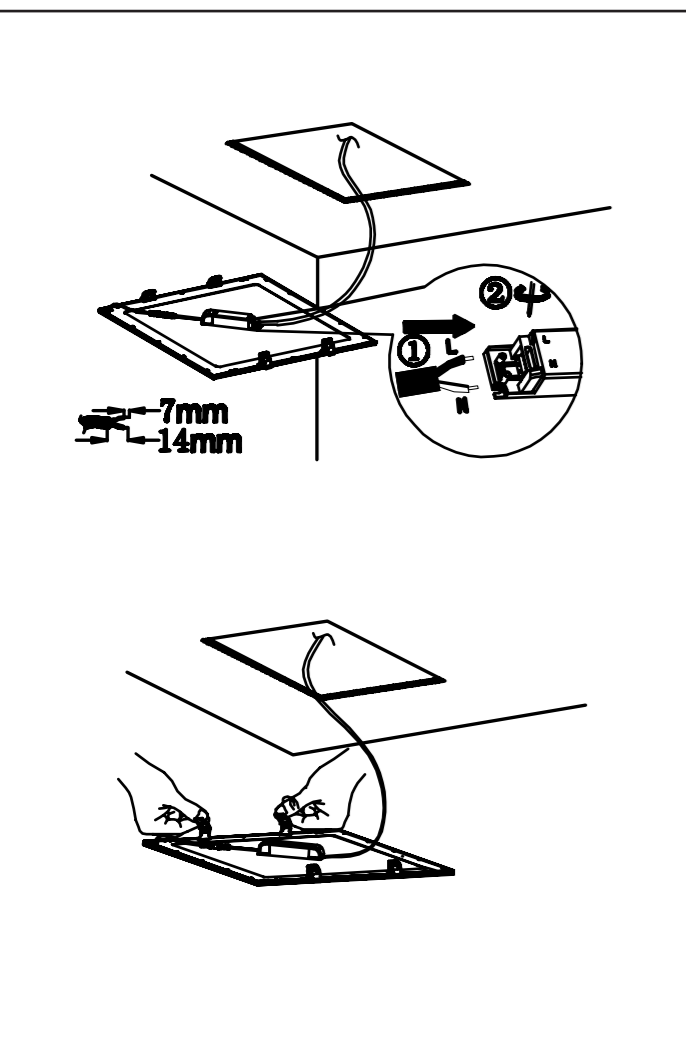

General Instructions

- **EN** This includes the general mounting instructions. Subject to technical alterations!
- **D** Hierzu gehören die allgemeinen Montagehinweise. Technische Änderungen vorbehalten!
- **F** Les instructions de montage générales font partie de ces instructions. Sous réserve de modification technique!
- **E** Esto incluye los avisos generales de montaje. Nos reservamos el derecho de realizar modificaciones técnicas!
- **I** Queste comprendono le istruzioni generali per il montaggio. Il prodotto potrebbe subire modifiche tecniche!
- **NL** Hiertoe behoren de algemene montage-instructies. Technische veranderingen!
- **PL** Należą do tego ogólne wytyczne montażowe. Zmiany techniczne zastrzeżone!

T_a - 10° C to 40° C

Blank page

Blank page