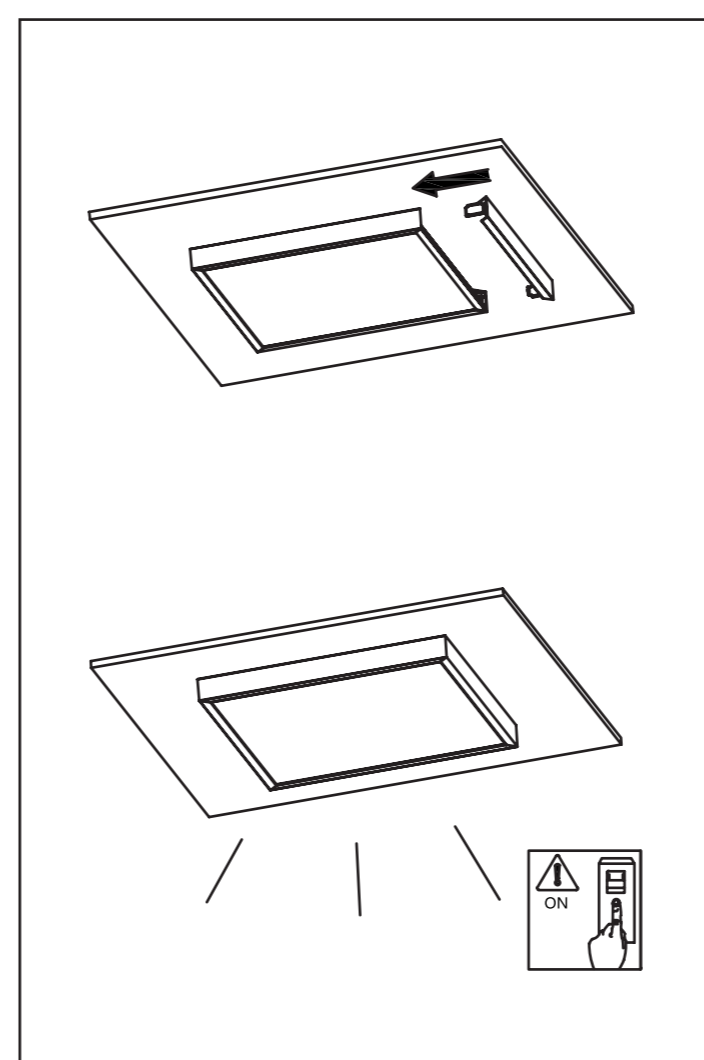

General Instructions

- **EN** This includes the general mounting instructions. Subject to technical alterations!
- **D** Hierzu gehören die allgemeinen Montagehinweise. Technische Änderungen vorbehalten!
- **F** Les instructions de montage générales font partie de ces instructions. Sous réserve de modification technique!
- **E** Esto incluye los avisos generales de montaje. Nos reservamos el derecho de realizar modificaciones técnicas!
- **I** Queste comprendono le istruzioni generali per il montaggio. Il prodotto potrebbe subire modifiche tecniche!
- **NL** Hiertoe behoren de algemene montage-instructies. Technische veranderingen!
- **PL** Należą do tego ogólne wytyczne montażowe. Zmiany techniczne zastrzeżone!

T_a - 10° C to 40° C

Blank page

Blank page