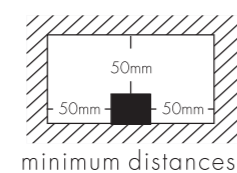

LED Flat Panel

Gen.2

FP2-6060 / FP2-6262 / FP2-12030

Installation Manual

V5 LIGHTING SOLUTIONS

Vossloh-Schwabe Deutschland GmbH
Hohe Steinert 8, D-58509 Lüdenscheid
www.vossloh-schwabe.com

Dimension

595x595 mm

620x620 mm

1195x295 mm

Type

Without external driver
 $I_N = \text{max. } 1050\text{mA, typ. } 33\text{V DC, } 38\text{W}$

With Driver

A	B	C
H05VV-F	8.5 - 10mm	2x 0.2 - 1.5mm ²

Insert Type

Hanging Type with Suspension Kit