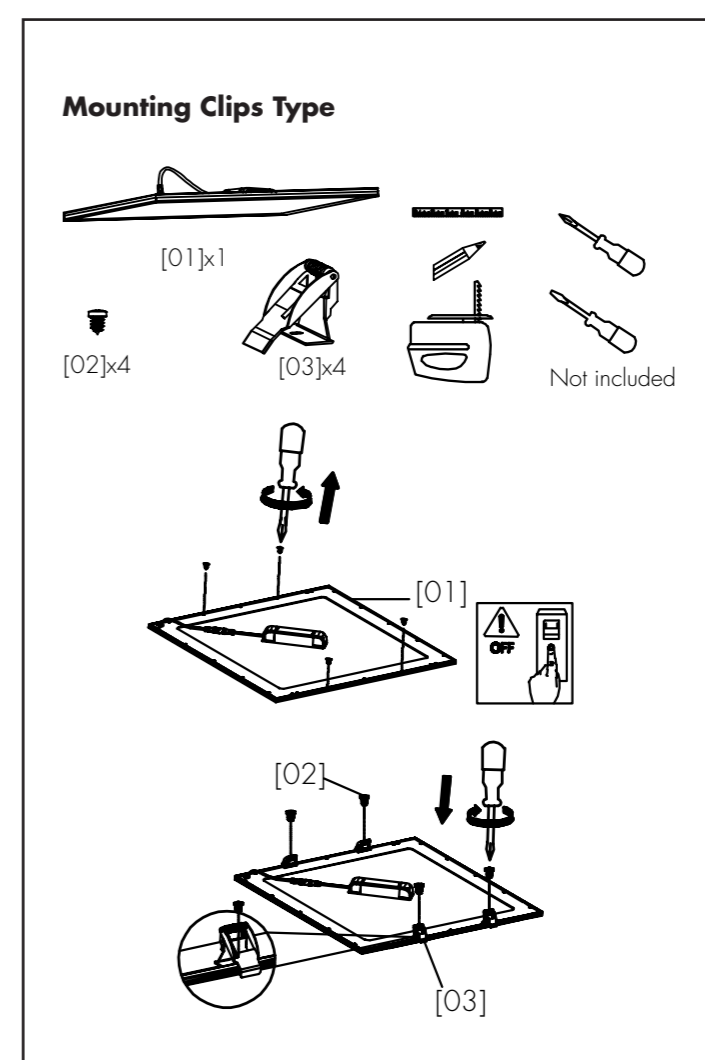

General Instructions

- **EN** This includes the general mounting instructions. Subject to technical alterations!
- **D** Hierzu gehören die allgemeinen Montagehinweise. Technische Änderungen vorbehalten!
- **F** Les instructions de montage générales font partie de ces instructions. Sous réserve de modification technique!
- **E** Esto incluye los avisos generales de montaje. Nos reservamos el derecho de realizar modificaciones técnicas!
- **I** Queste comprendono le istruzioni generali per il montaggio. Il prodotto potrebbe subire modifiche tecniche!
- **NL** Hiertoe behoren de algemene montage-instructies. Technische veranderingen!
- **PL** Należą do tego ogólne wytyczne montażowe. Zmiany techniczne zastrzeżone!

T_a - 10° C to 40° C

Blank page

Blank page