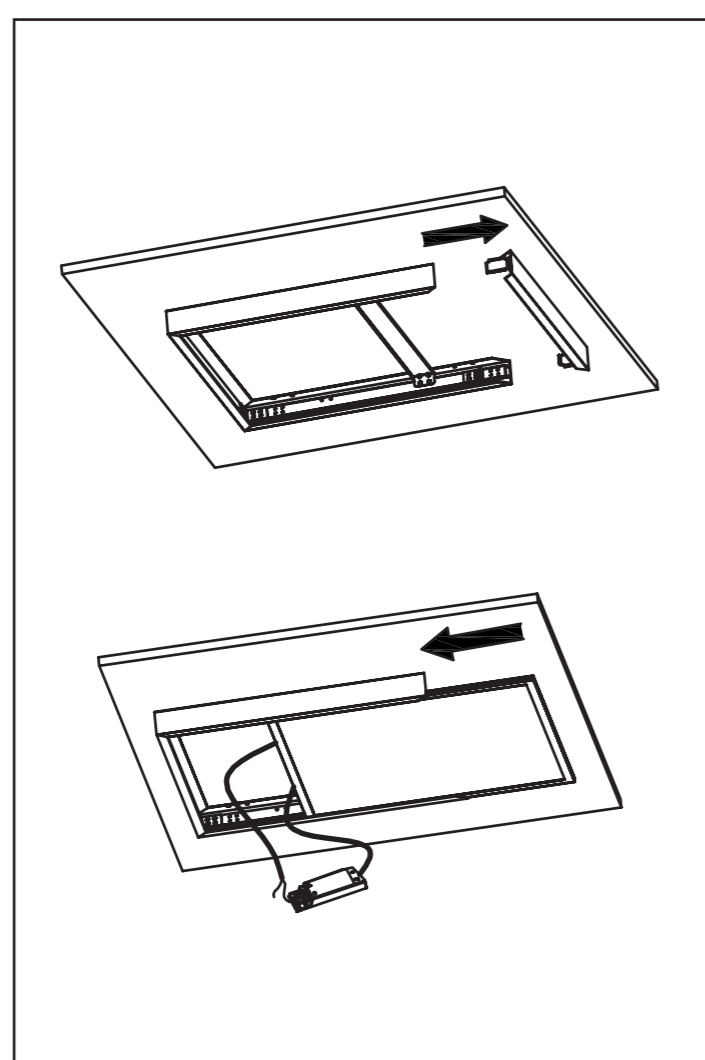

General Instructions

- **EN** This includes the general mounting instructions. Subject to technical alterations!
- **D** Hierzu gehören die allgemeinen Montagehinweise. Technische Änderungen vorbehalten!
- **F** Les instructions de montage générales font partie de ces instructions. Sous réserve de modification technique!
- **E** Esto incluye los avisos generales de montaje. Nos reservamos el derecho de realizar modificaciones técnicas!
- **I** Queste comprendono le istruzioni generali per il montaggio. Il prodotto potrebbe subire modifiche tecniche!
- **NL** Hiertoe behoren de algemene montage-instructies. Technische veranderingen!
- **PL** Należą do tego ogólne wytyczne montażowe. Zmiany techniczne zastrzeżone!

T_a - 10° C to 40° C

Blank page

Blank page