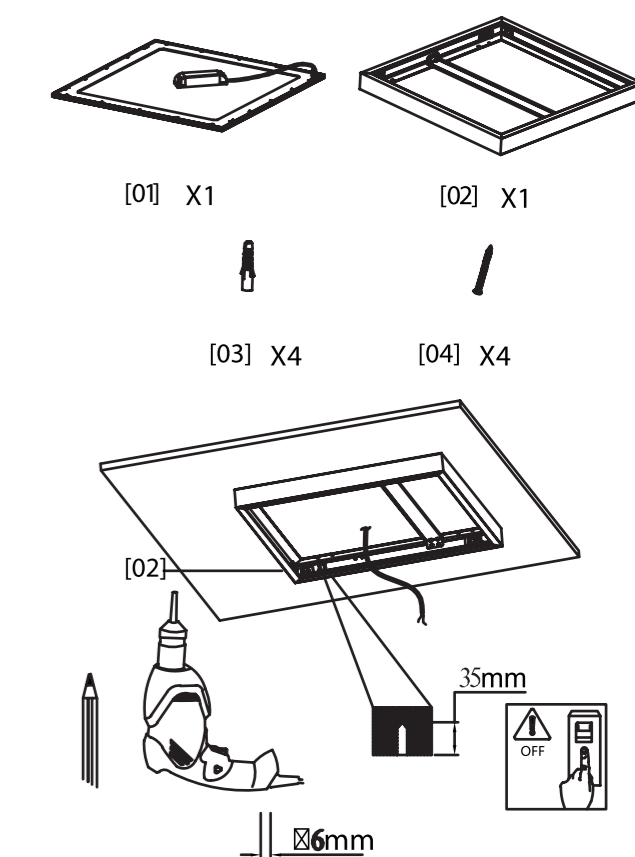

Surface Mounting Frame Type